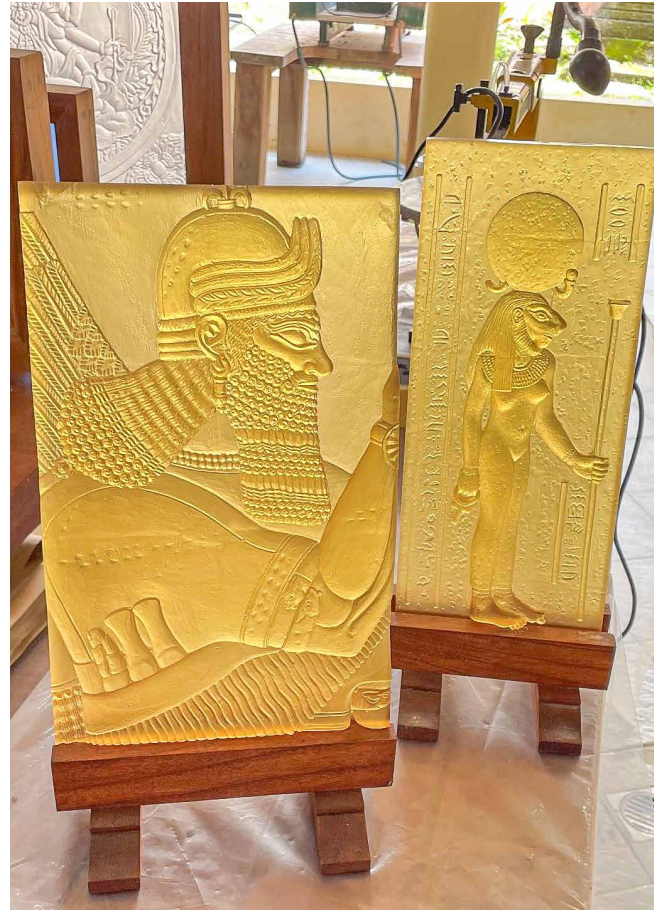

Colors

Glass castings

105x21 cm, Color Clear

29x18 cm - Color L, Amber

37x22 cm & 36x15,5 cm - Color C, Yellow

41x28 cm - Color C, Yellow

21x19 cm - Color C, Yellow

52x33 cm - Color Clear