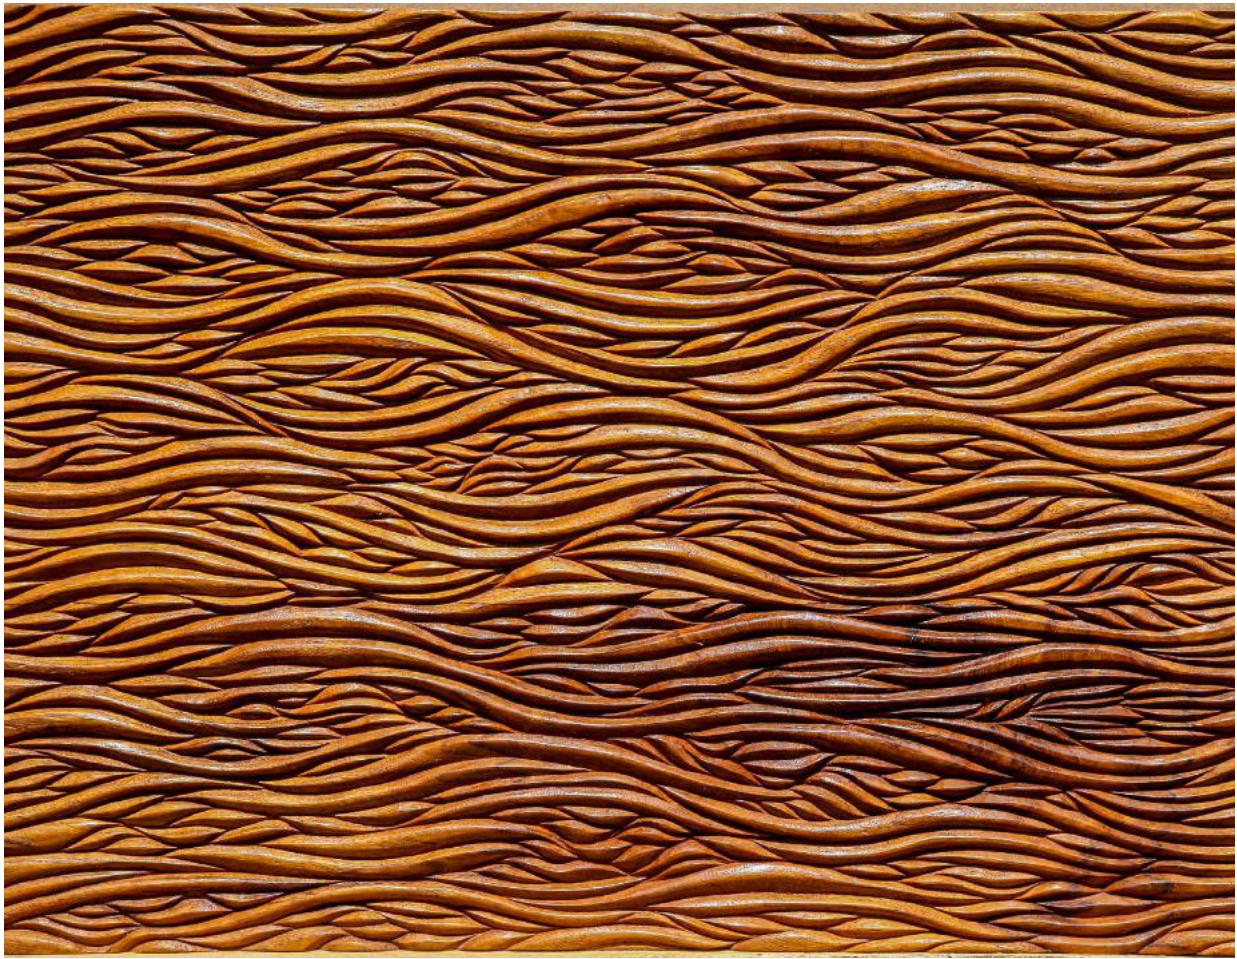

cm

MODEL I.5
45x35 cm