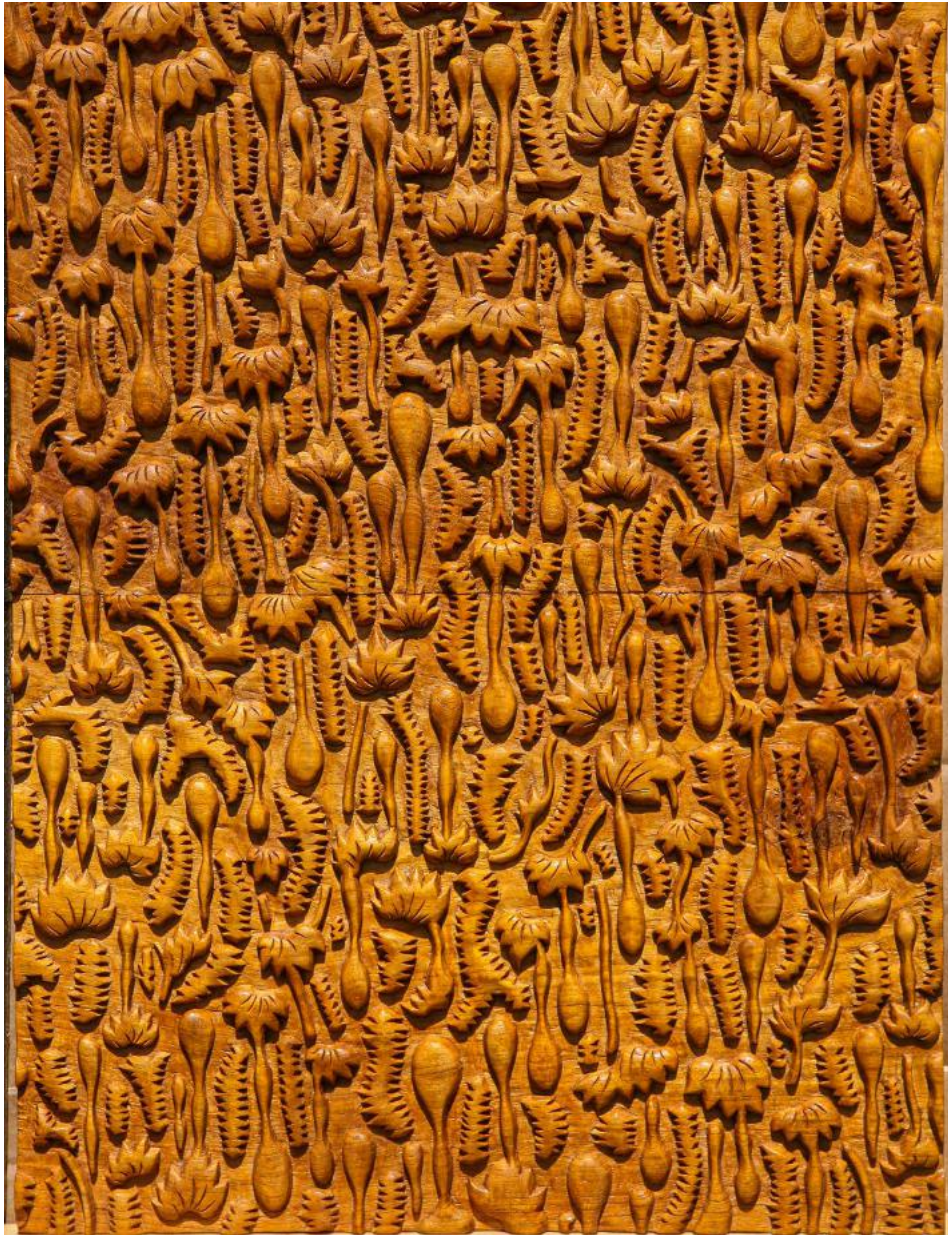

cm
45
40
30
20
10
0

0 10 20 30 35 40 cm

MODEL I.4
35x45 cm