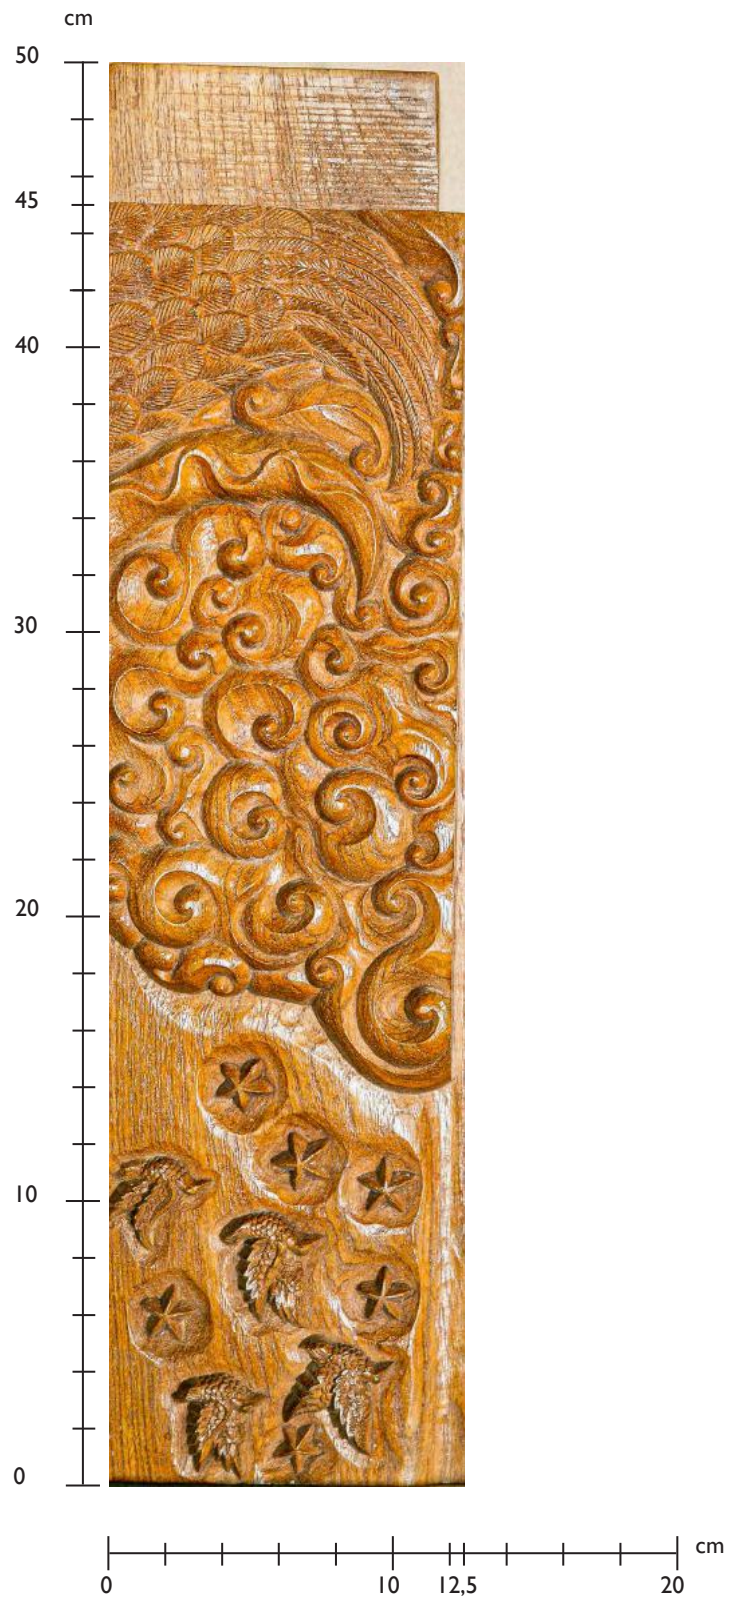

## Glass castings

105x21 cm, Color Clear

29x18 cm - Color L, Amber

37x22 cm & 36x15,5 cm - Color C, Yellow

41x28 cm - Color C, Yellow

21x19 cm - Color C, Yellow

52x33 cm - Color Clear

51x33 cm - Color A, Emerald

MODEL I.24  
45x28 cm

MODEL I.25  
45x25 cm

cm  
50  
40  
35  
30  
20  
10  
0

0 10 20 30 40 45 50 cm

MODEL I.26  
45x35 cm

MODEL I.27  
125x100 cm

MODEL I.28  
15x95 cm

MODEL I.29  
15x95 cm

MODEL I.30  
10x100 cm

MODEL I.31  
15x100 cm

MODEL I.32  
39,4x39,4 cm

MODEL I.33  
15x100 cm

MODEL I.34  
10x100 cm

MODEL I.35  
10x100 cm

MODEL I.36  
10x100 cm

MODEL I.37  
50x115 cm

MODEL I.38  
60x50 cm

MODEL I.39  
12,5x45 cm

MODEL I.40  
26x50 cm

MODEL I.41  
85x85 cm

MODEL I.42  
15x82 cm

MODEL I.43  
15x85 cm

Example finished product

MODEL I.44  
50x50 cm