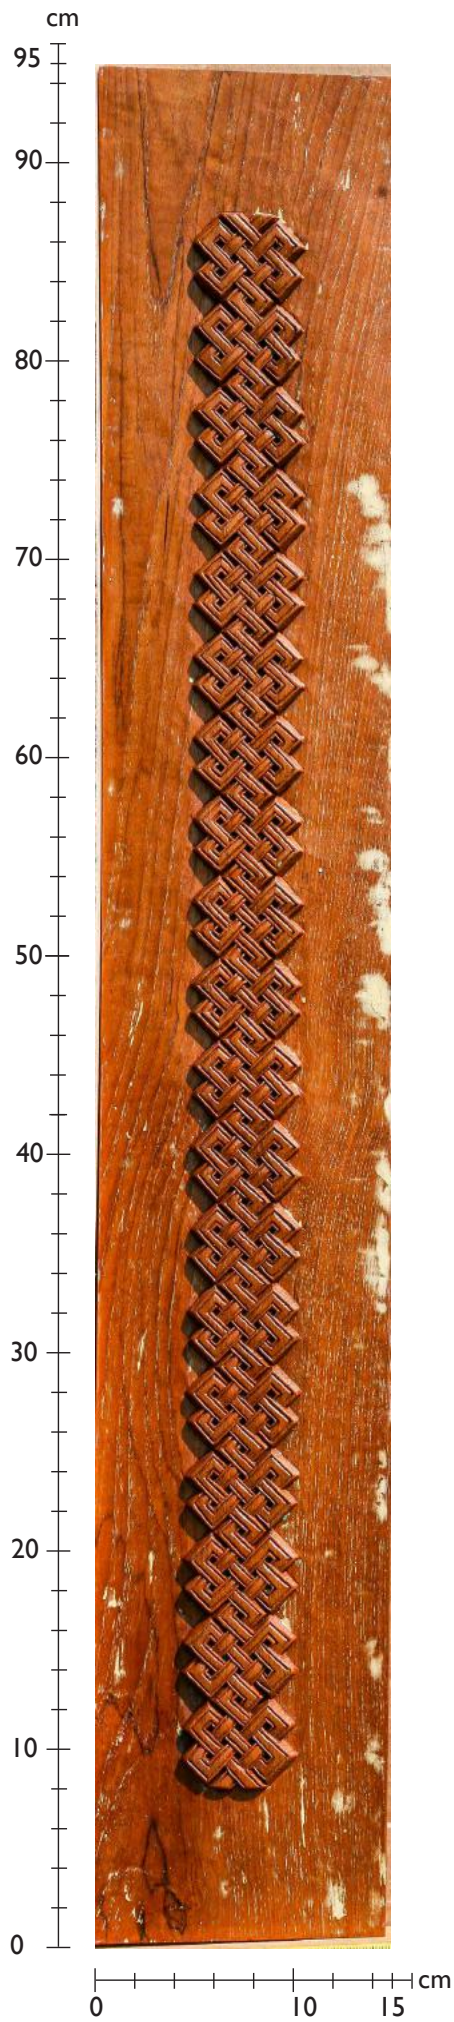

## Glass castings

105x21 cm, Color Clear

29x18 cm - Color L, Amber

37x22 cm & 36x15,5 cm - Color C, Yellow

41x28 cm - Color C, Yellow

21x19 cm - Color C, Yellow

52x33 cm - Color Clear

51x33 cm - Color A, Emerald

# PATTERNS AND GEOMETRICS

MODEL I.1  
40x40 cm

MODEL I.2  
40x25 cm

cm  
40  
30  
20  
10  
0

0 10 20 30 40 cm

MODEL I.3  
40x30 cm

cm  
45  
40  
30  
20  
10  
0

0 10 20 30 35 40 cm

MODEL I.19  
120x90 cm

MODEL I.20  
120x95 cm

MODEL I.21  
125x100 cm

MODEL I.22  
45x30 cm

cm  
40  
30  
20  
10  
0

0 10 20 30 33 40 cm

MODEL I.23  
33x40 cm

Example cut-out  
product

MODEL I.24  
45x28 cm

MODEL I.25  
45x25 cm

cm  
50  
40  
35  
30  
20  
10  
0

0 10 20 30 40 45 50 cm

MODEL I.26  
45x35 cm

MODEL I.27  
125x100 cm

MODEL I.28  
15x95 cm

MODEL I.29  
15x95 cm