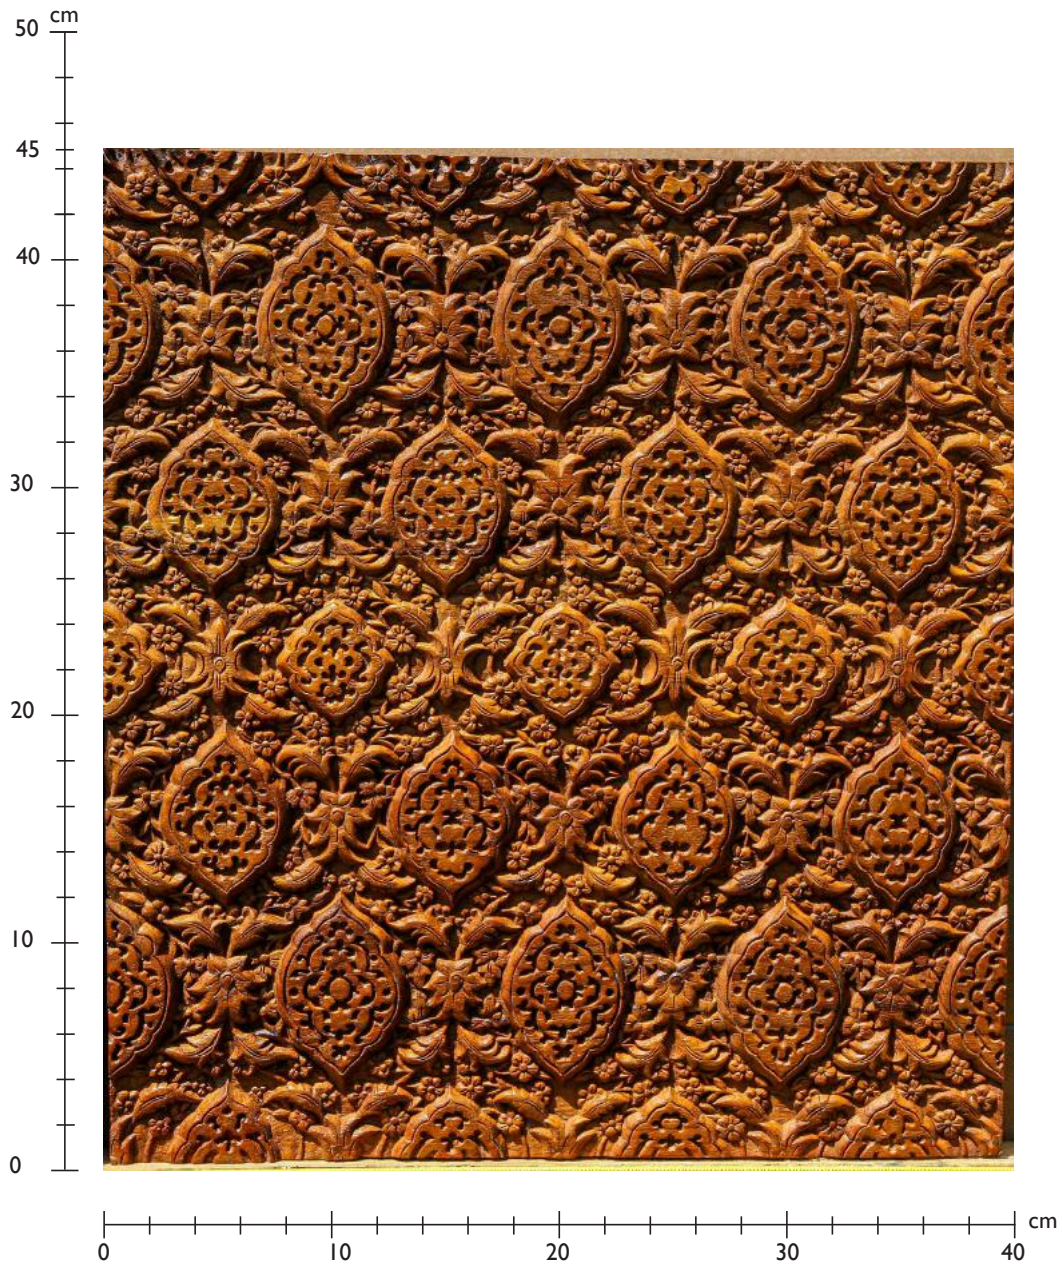

MODEL I.14
35x45 cm