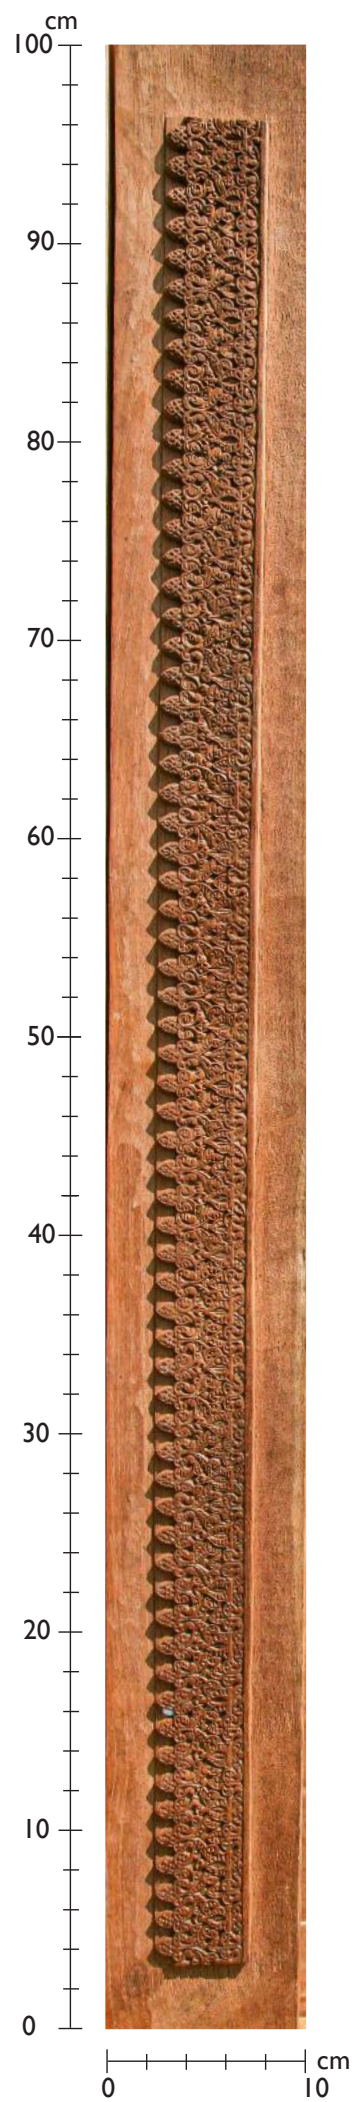

MODEL I.34
10x100 cm