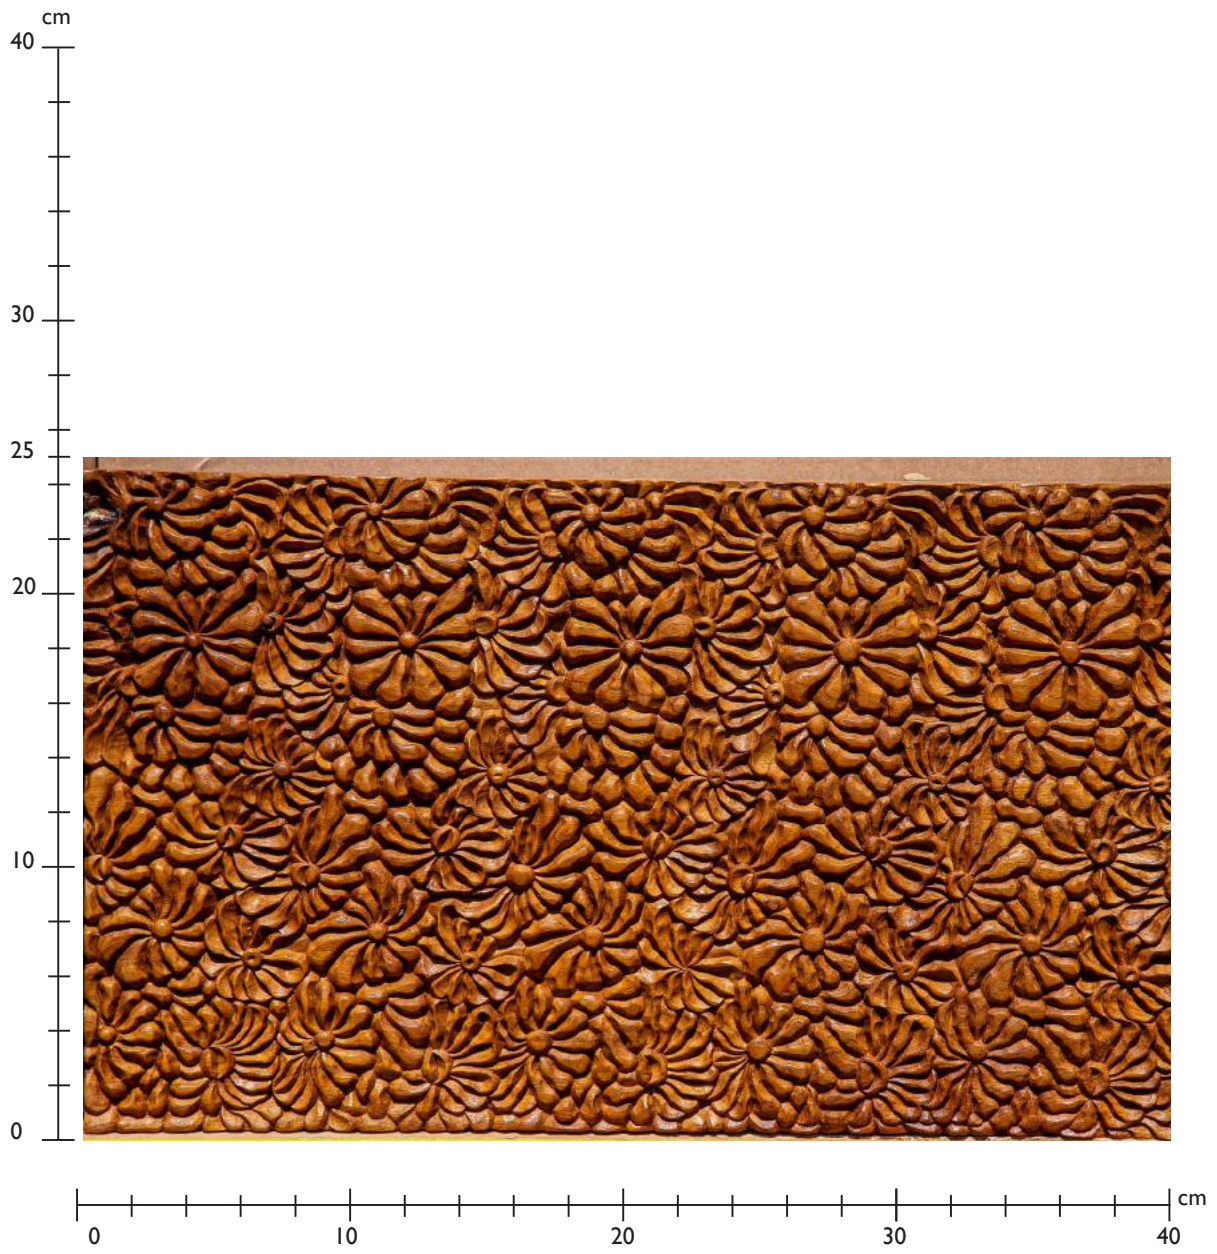

MODEL I.1
40x40 cm

MODEL I.2
40x25 cm