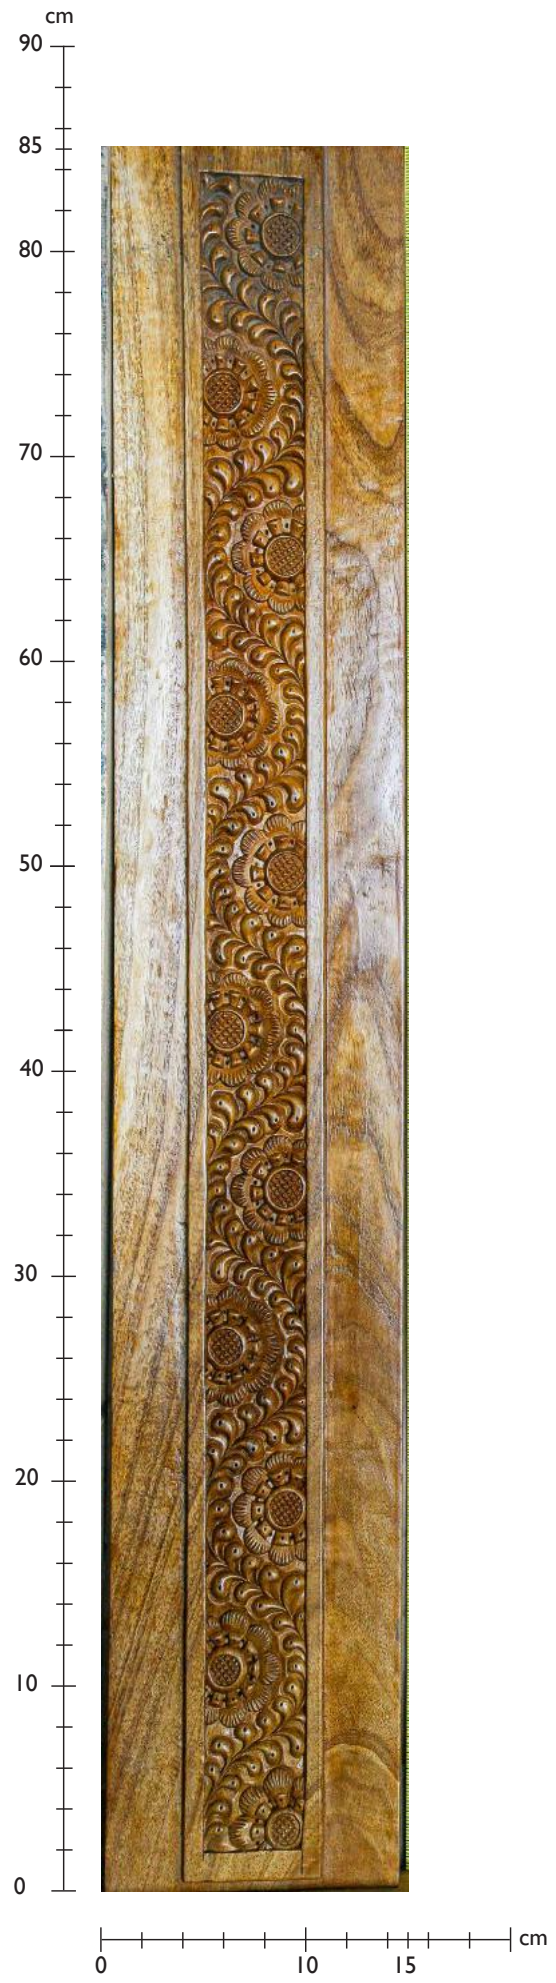

## Glass castings

105x21 cm, Color Clear

29x18 cm - Color L, Amber

37x22 cm & 36x15,5 cm - Color C, Yellow

41x28 cm - Color C, Yellow

21x19 cm - Color C, Yellow

52x33 cm - Color Clear

51x33 cm - Color A, Emerald

50x50 cm - Color Clear

32x17 cm - Color A, Emerald

45x40 cm - Color Clear

30x20 cm - Color G, Blue light

32x17 cm - Color G, Blue light

20x20 cm - Color G, Blue light

50x25 cm - Color G, Light blue

40x40 cm - Color I, Light

MODEL I.24  
45x28 cm

MODEL I.25  
45x25 cm

cm  
50  
40  
35  
30  
20  
10  
0

0 10 20 30 40 45 50 cm

MODEL I.26  
45x35 cm

MODEL I.27  
125x100 cm

MODEL I.28  
15x95 cm

MODEL I.29  
15x95 cm

MODEL I.38  
60x50 cm

MODEL I.39  
12,5x45 cm

MODEL I.40  
26x50 cm

MODEL I.41  
85x85 cm

MODEL I.42  
15x82 cm

MODEL I.43  
15x85 cm

Example finished product

MODEL I.44  
50x50 cm