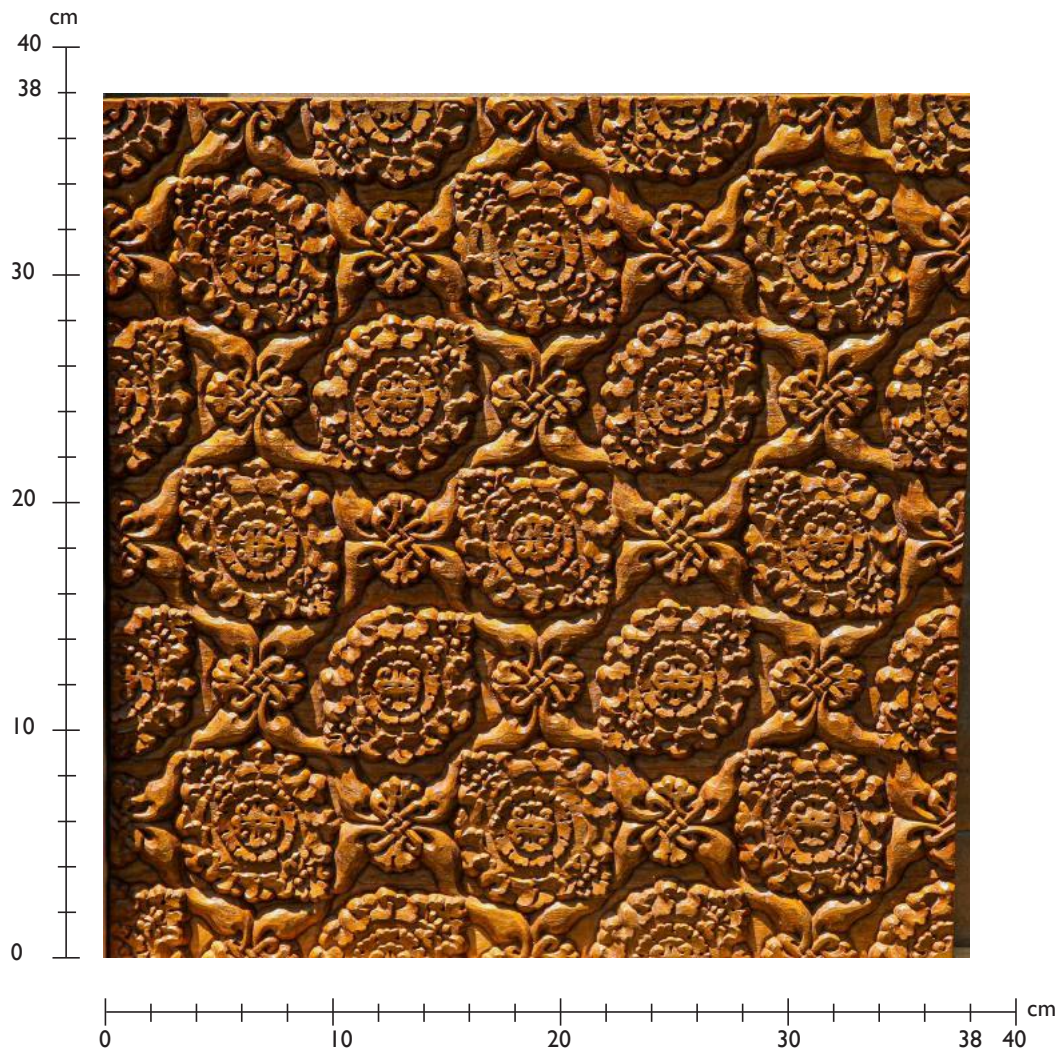

MODEL I.11
35x32 cm