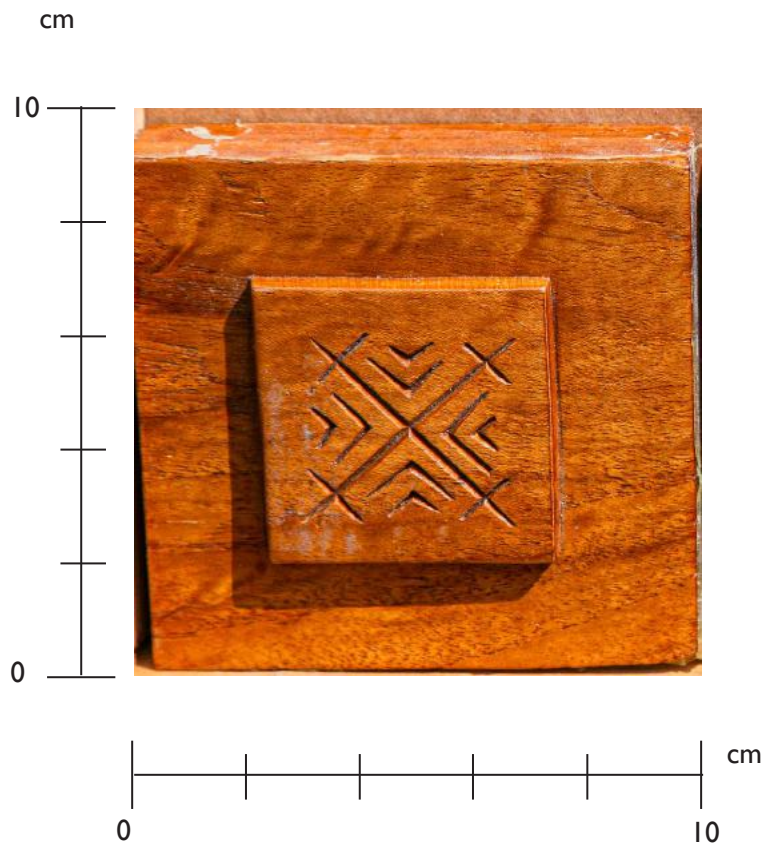

## Glass castings

105x21 cm, Color Clear

29x18 cm - Color L, Amber

37x22 cm & 36x15,5 cm - Color C, Yellow

41x28 cm - Color C, Yellow

21x19 cm - Color C, Yellow

52x33 cm - Color Clear

51x33 cm - Color A, Emerald

MODEL I.24  
45x28 cm

MODEL I.25  
45x25 cm

cm  
50  
40  
35  
30  
20  
10  
0

0 10 20 30 40 45 50 cm

MODEL I.26  
45x35 cm

MODEL I.27  
125x100 cm

MODEL I.28  
15x95 cm

MODEL I.29  
15x95 cm

MODEL I.30  
10x100 cm

MODEL I.31  
15x100 cm

MODEL I.32  
39,4x39,4 cm

MODEL I.33  
15x100 cm

MODEL I.34  
10x100 cm

MODEL I.35  
10x100 cm

MODEL I.36  
10x100 cm

MODEL I.37  
50x115 cm