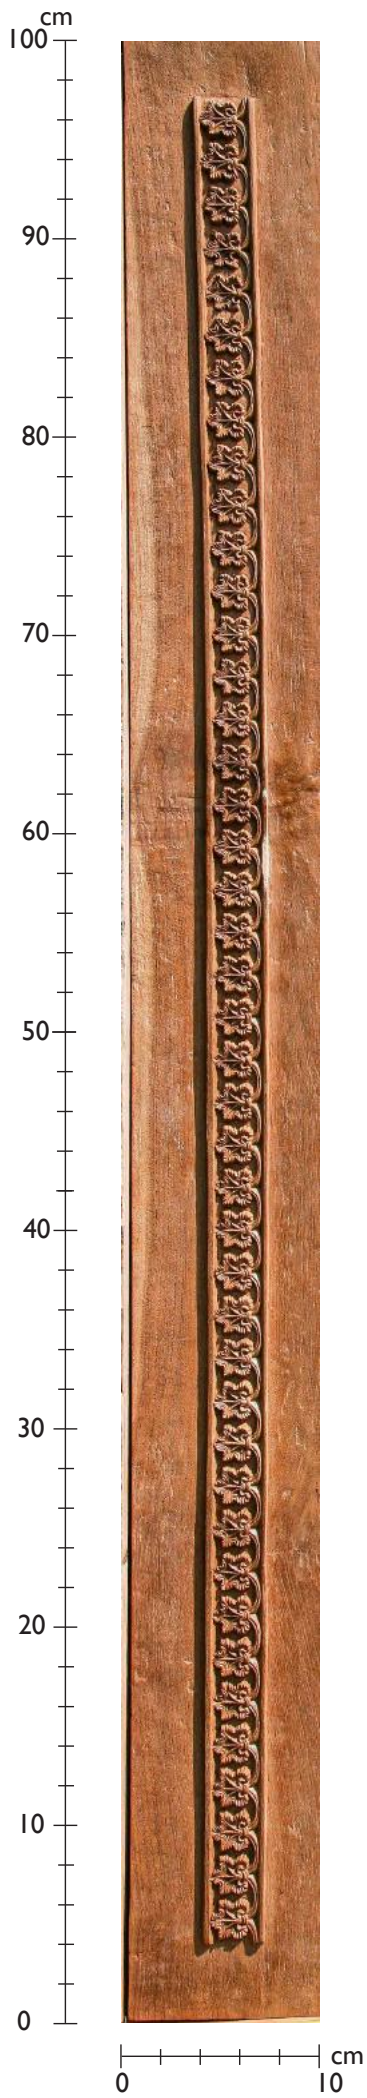

MODEL I.36
10x100 cm