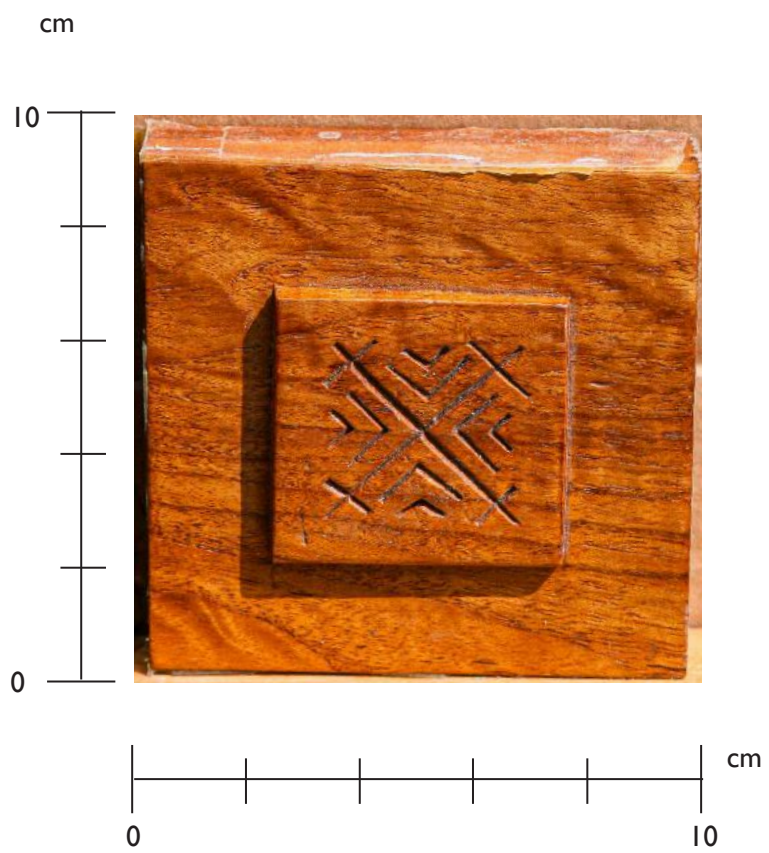

## Glass castings

105x21 cm, Color Clear

29x18 cm - Color L, Amber

37x22 cm & 36x15,5 cm - Color C, Yellow

41x28 cm - Color C, Yellow

21x19 cm - Color C, Yellow

52x33 cm - Color Clear

51x33 cm - Color A, Emerald

MODEL I.24  
45x28 cm

MODEL I.25  
45x25 cm

cm  
50  
40  
35  
30  
20  
10  
0

0 10 20 30 40 45 50 cm

MODEL I.26  
45x35 cm

MODEL I.27  
125x100 cm

MODEL I.28  
15x95 cm

MODEL I.29  
15x95 cm

MODEL I.30  
10x100 cm

MODEL I.31  
15x100 cm

MODEL I.32  
39,4x39,4 cm

MODEL I.33  
15x100 cm

MODEL I.34  
10x100 cm

MODEL I.35  
10x100 cm

MODEL I.36  
10x100 cm

MODEL I.37  
50x115 cm