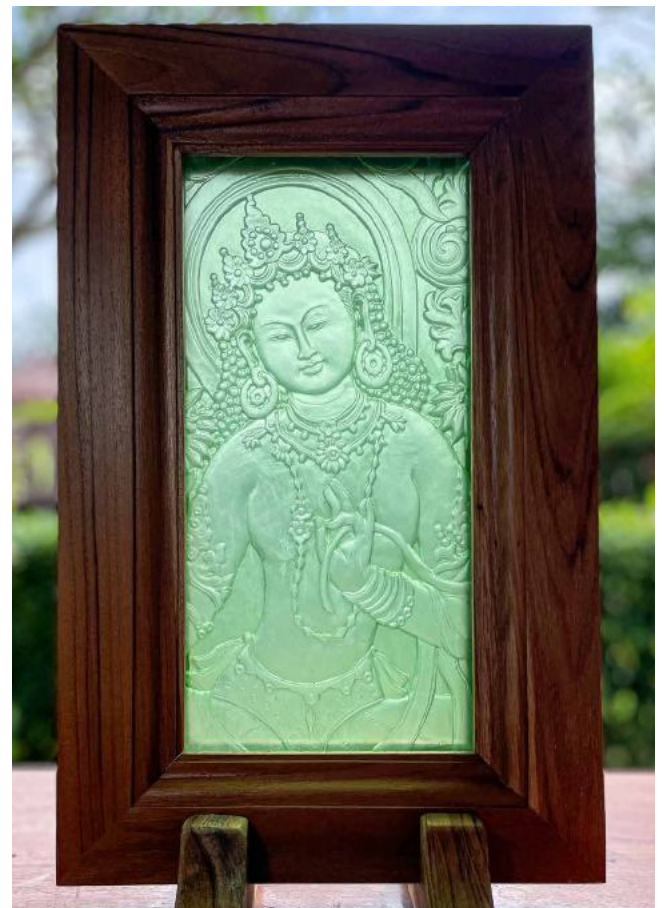

32x17 cm - Color A, Emerald