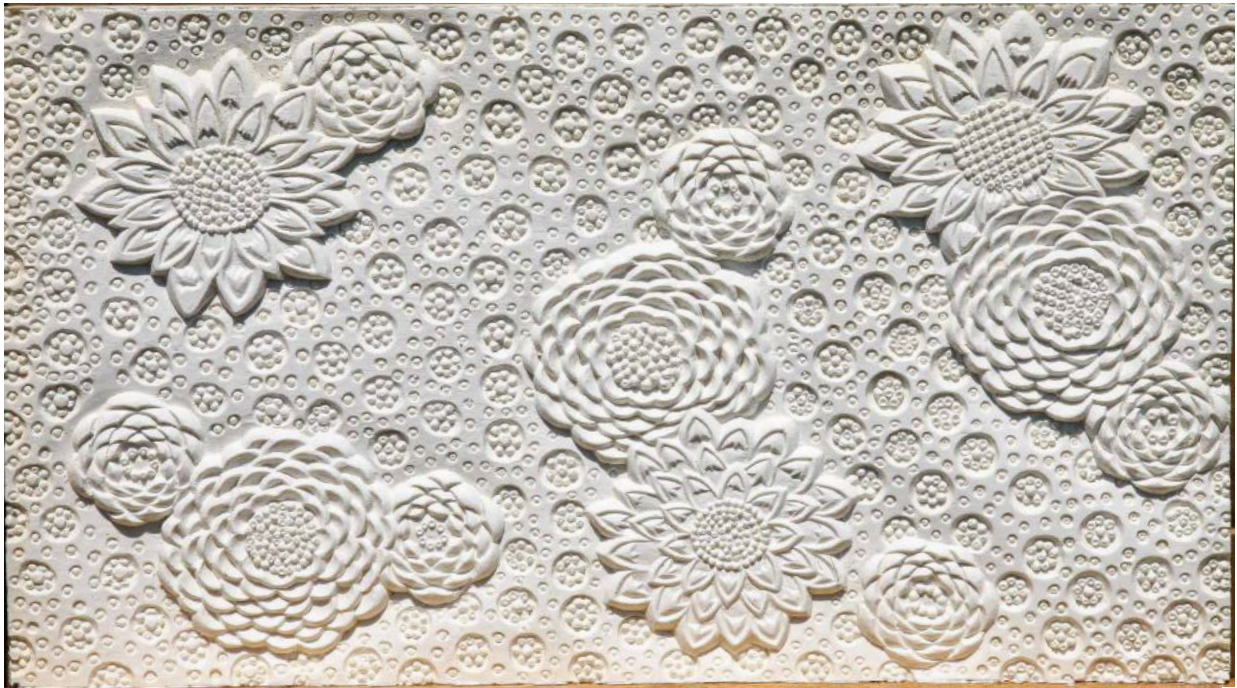

# *Krystal*

Architectural glass castings

# Beautiful and unique glass for your project

Krystal Bali is a glass casting studio in eastern Bali. We believe it is the finest art glass casting studio in Indonesia. Krystal is casting in high optical crystal glass to formulate pieces that play with light and form and dramatically enhance any room. Drab or dark rooms can be quickly transformed into light and vibrant spaces. Elegant rooms can be catapulted into outstanding architecture through these glass inclusions in the walls. Use outward facing walls to light Krystal with natural light. Employ interior lighting to fire the glass in bathroom, hallways or kitchen.

# Glass Studio in Eastern Bali

Located in Eastern Bali, surrounded by green nature, this glass casting studio creates luminous designer windows and lighting.

We hand craft from a vast library of custom carvings both windows and lights for designers and architects. Krystal is casting in optical crystal glass to formulate pieces that play with light and form and add sizzle and presence to any room

MODEL I.45  
40x45 cm

MODEL I.46  
50x50 cm

MODEL I.47  
40x40 cm

MODEL I.48  
80x90 cm

cm  
40  
30  
25  
20  
10  
0

0 10 20 30 40 45 50 cm

MODEL I.49  
45x25 cm

MODEL 1.50  
100x100 cm