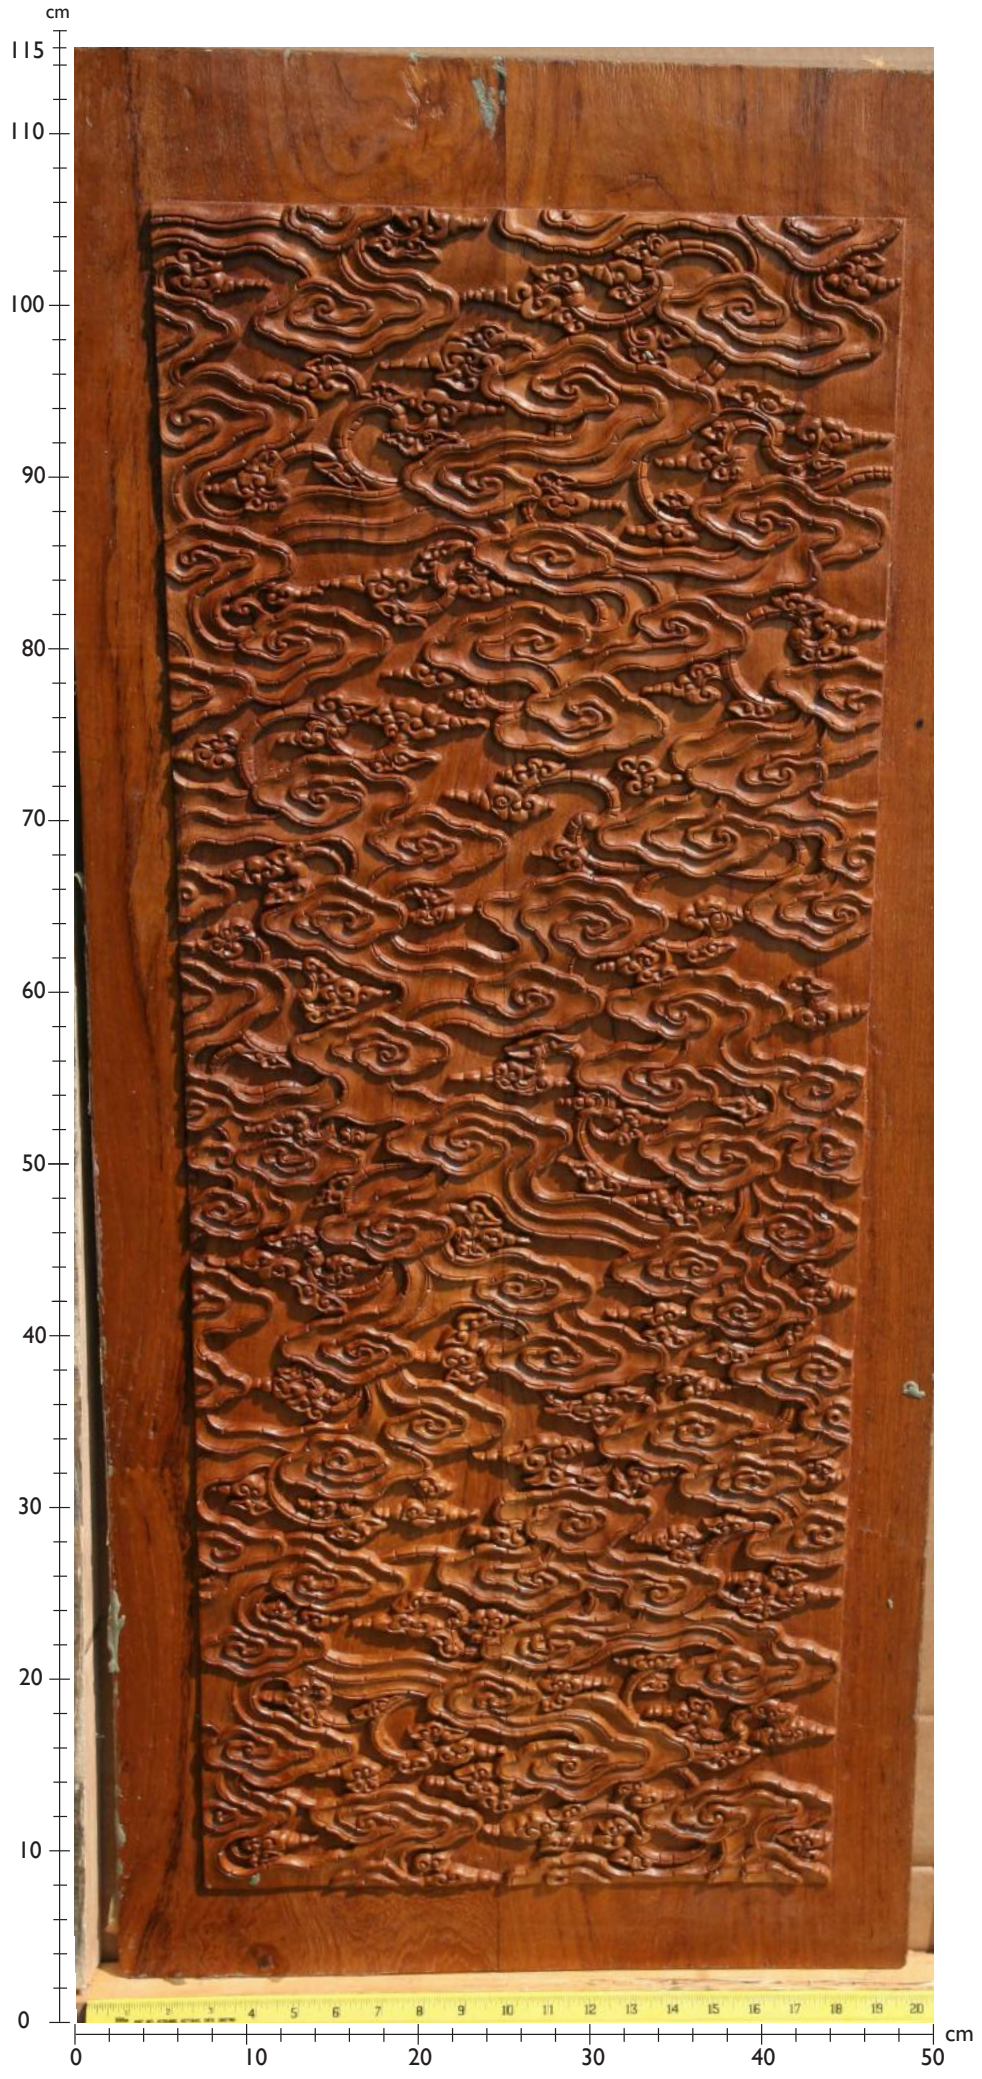

## Glass castings

105x21 cm, Color Clear

29x18 cm - Color L, Amber

37x22 cm & 36x15,5 cm - Color C, Yellow

41x28 cm - Color C, Yellow

21x19 cm - Color C, Yellow

52x33 cm - Color Clear

51x33 cm - Color A, Emerald

50x50 cm - Color Clear

32x17 cm - Color A, Emerald

45x40 cm - Color Clear

30x20 cm - Color G, Blue light

32x17 cm - Color G, Blue light

20x20 cm - Color G, Blue light

50x25 cm - Color G, Light blue

40x40 cm - Color I, Light

Glass cast ocean light blue (70x50cm)

Glass cast Lotus light blue

Glass cast bird light blue (60x40cm)

Lotus detail light blue

The image features a background of a light-colored wood grain with wavy, vertical lines. A semi-transparent white horizontal band is centered across the image, containing the text "PATTERNS AND GEOMETRICS" in a bold, black, sans-serif font.

MODEL I.30  
10x100 cm

MODEL I.31  
15x100 cm

MODEL I.32  
39,4x39,4 cm

MODEL I.33  
15x100 cm

MODEL I.34  
10x100 cm

MODEL I.35  
10x100 cm

MODEL I.36  
10x100 cm

MODEL I.37  
50x115 cm