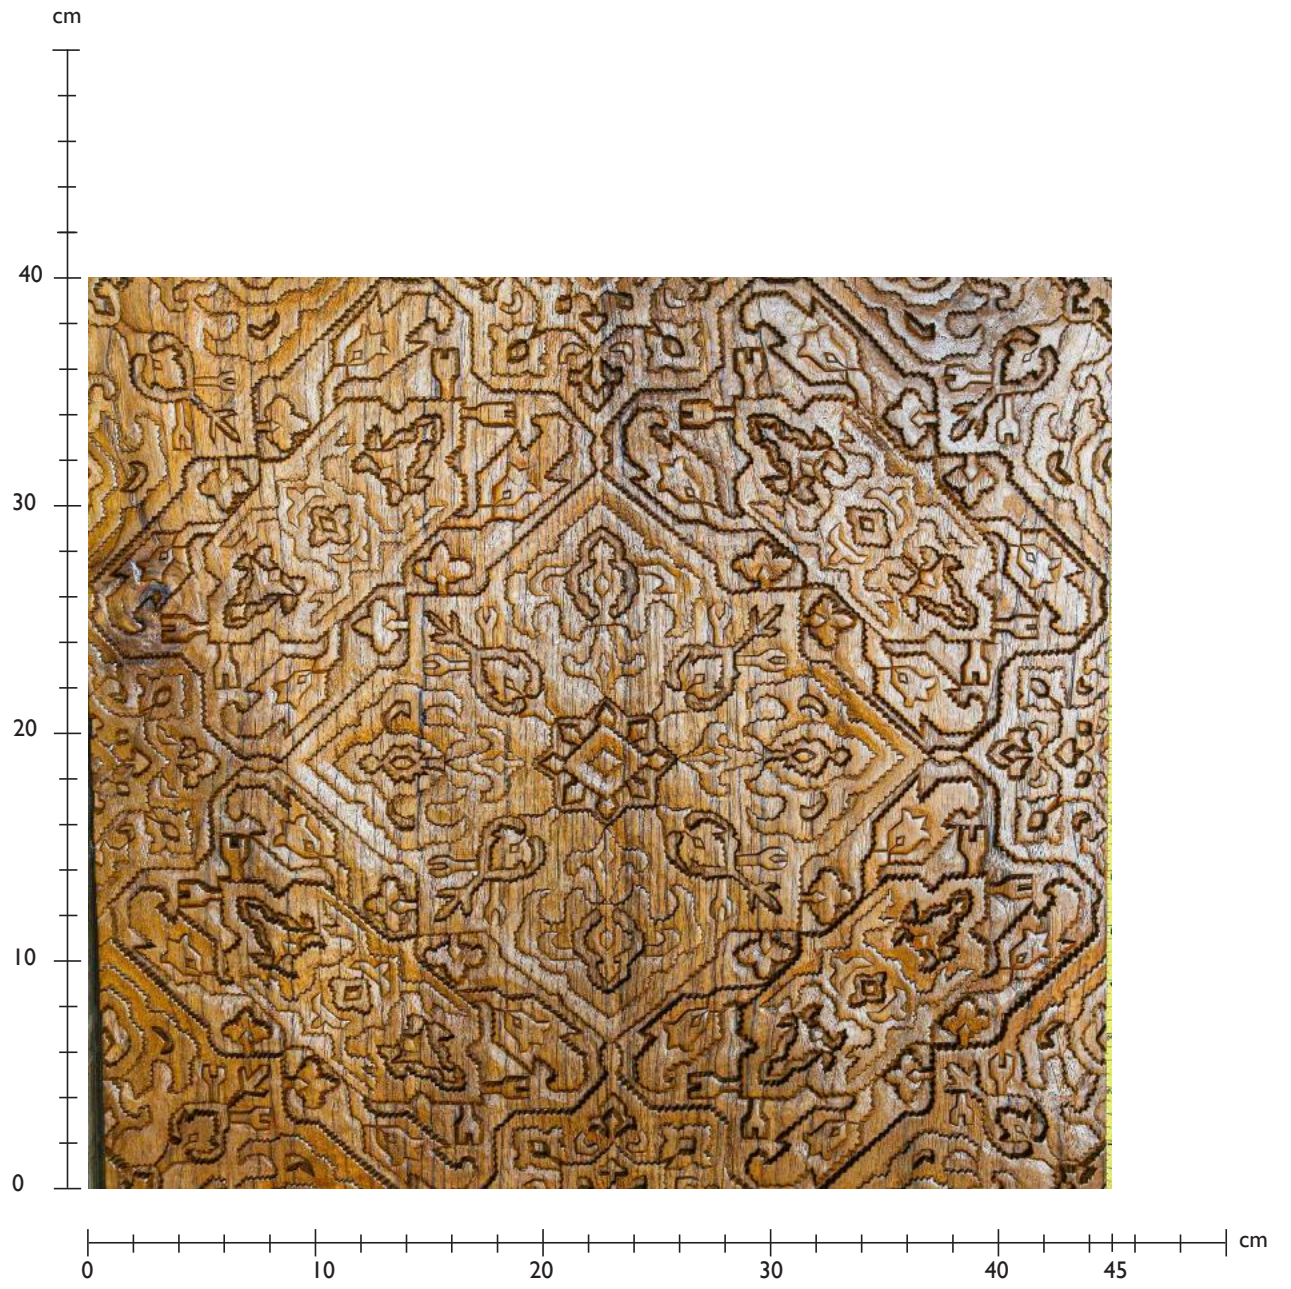

## Glass castings

105x21 cm, Color Clear

29x18 cm - Color L, Amber

37x22 cm & 36x15,5 cm - Color C, Yellow

41x28 cm - Color C, Yellow

21x19 cm - Color C, Yellow

52x33 cm - Color Clear

51x33 cm - Color A, Emerald

Glass cast ocean light blue (70x50cm)

Glass cast Lotus light blue

Glass cast bird light blue (60x40cm)

Lotus detail light blue

The image features a background of a light-colored wood grain with wavy, vertical lines. A semi-transparent white horizontal band is centered across the image, containing the text "PATTERNS AND GEOMETRICS" in a bold, black, sans-serif font.

MODEL I.38  
60x50 cm

MODEL I.39  
12,5x45 cm

MODEL I.40  
26x50 cm

MODEL I.41  
85x85 cm

MODEL I.42  
15x82 cm

MODEL I.43  
15x85 cm

Example finished product

MODEL I.44  
50x50 cm