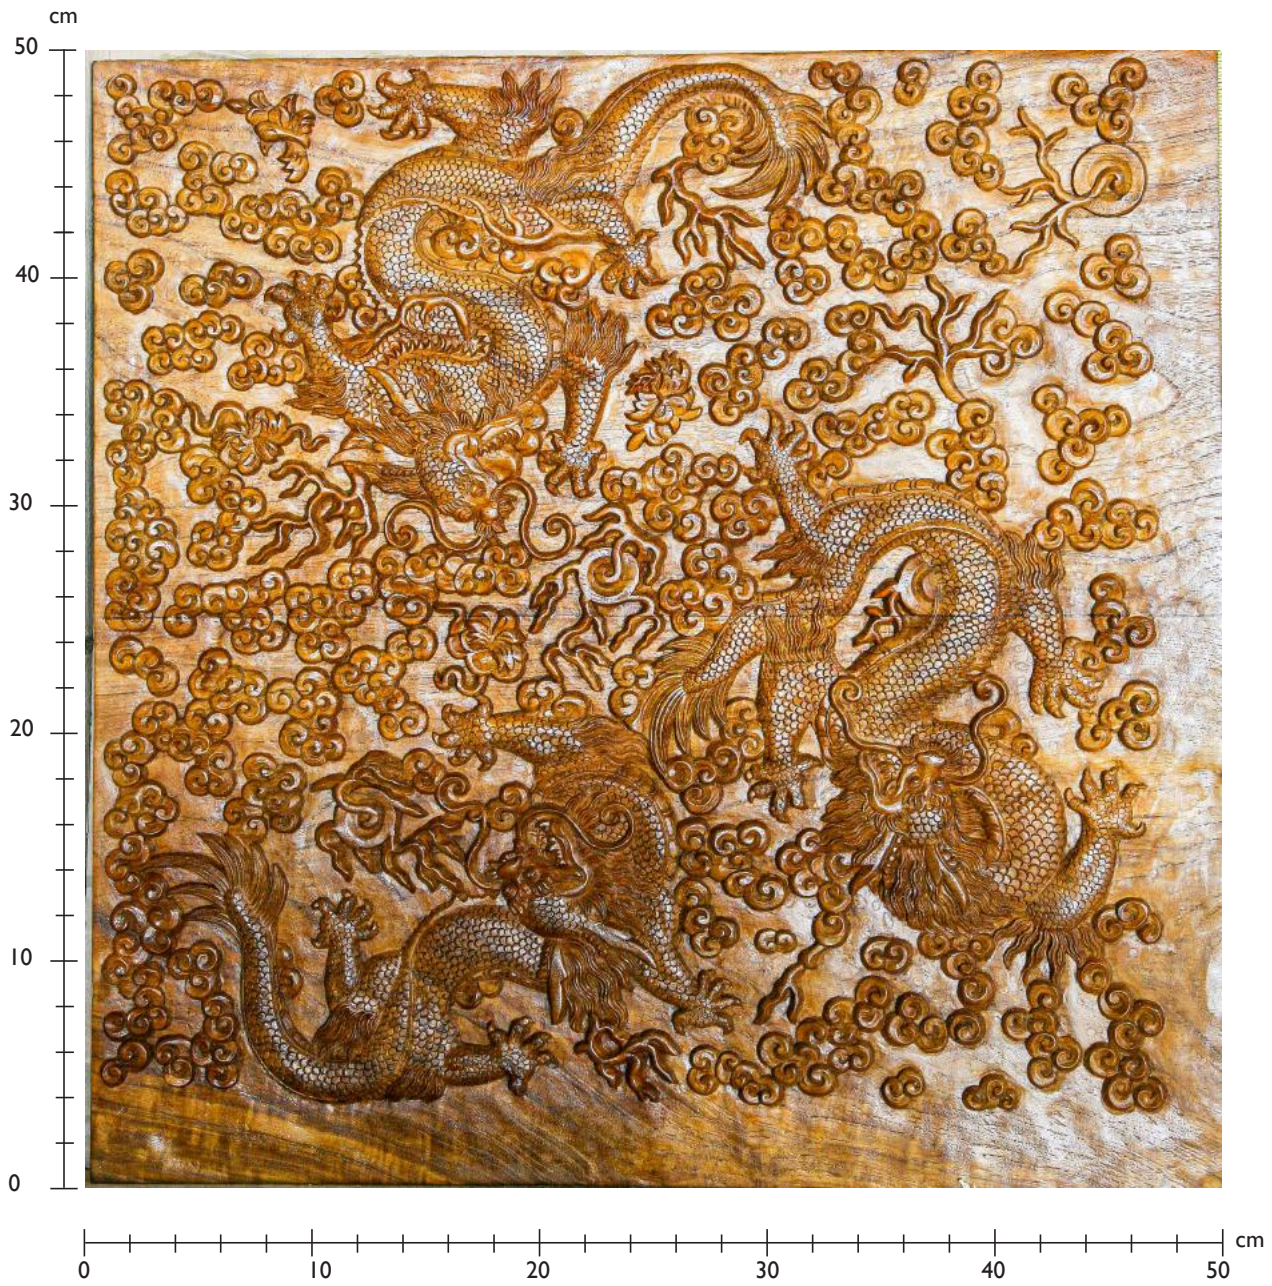

MODEL 2.43
60x80 cm

MODEL 2.44
35x90 cm

MODEL 2.45
38x80 cm

MODEL 2.46
40x80 cm

cut-out

Wooden mold

Finished product from whole mold

Finished product based on cut-out of the mold